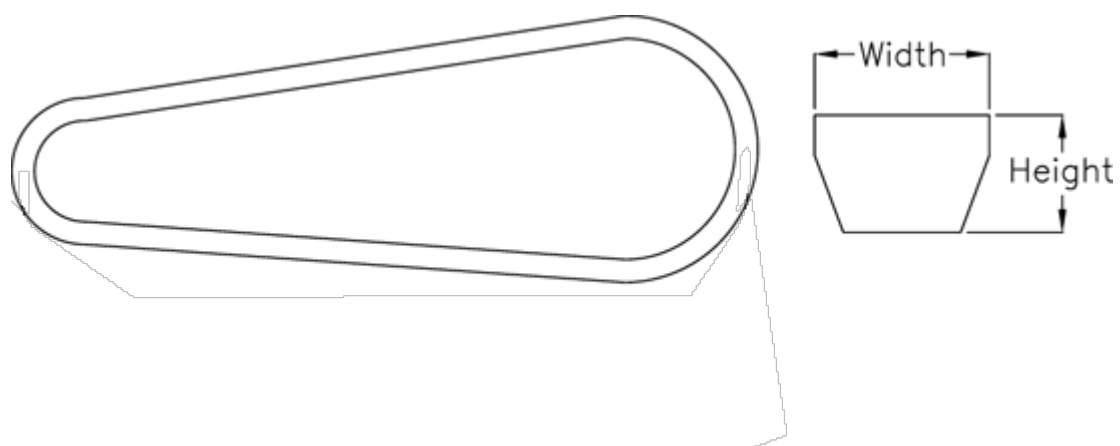

Data Sheet

Article number: 601962560850
Description: Gates V-belt SPA 850 Ld 850
DELTA NARROW

Measures

Datum length	= 850
Height	= 10
Width	= 13